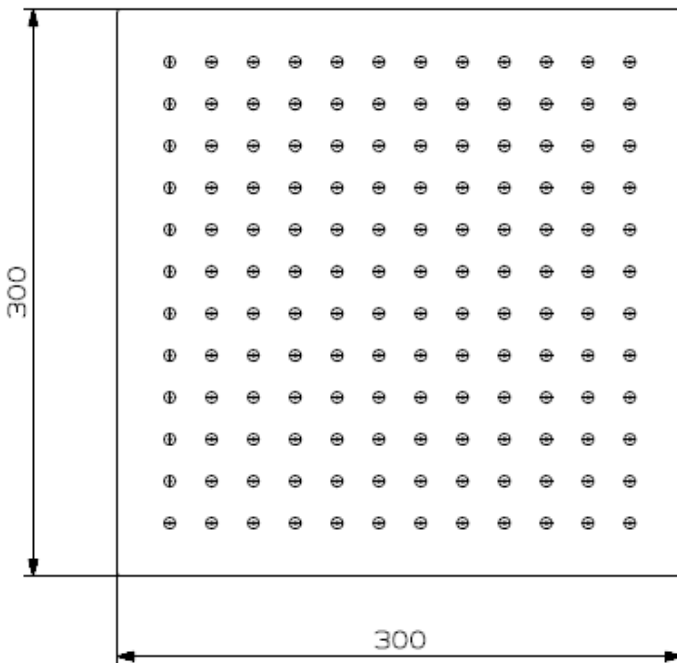

NDW 300x300mm SQUARE STAINLESS STEEL RAIN SHOWER (PM07012)

Suitable for use with
Ceiling Arms Only

Proudly imported and distributed by
Gro Agencies Pty Ltd
Unit 2 / 37 Howe St, Osborne Park, WA, 6017
P 08 9446 3288 E info@groagencies.com.au W www.groagencies.com.au