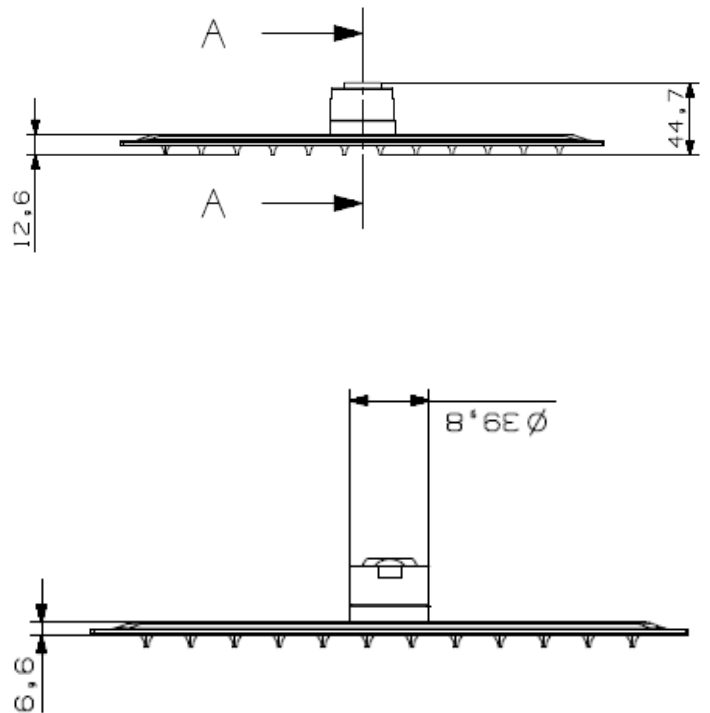

NDW 300x300mm SQUARE STAINLESS STEEL RAIN SHOWER (PM07012)

Suitable for use with
Ceiling Arms Only

Proudly imported and distributed by
Gro Agencies Pty Ltd
Unit 2 / 37 Howe St, Osborne Park, WA, 6017
P 08 9446 3288 E info@groagencies.com.au W www.groagencies.com.au